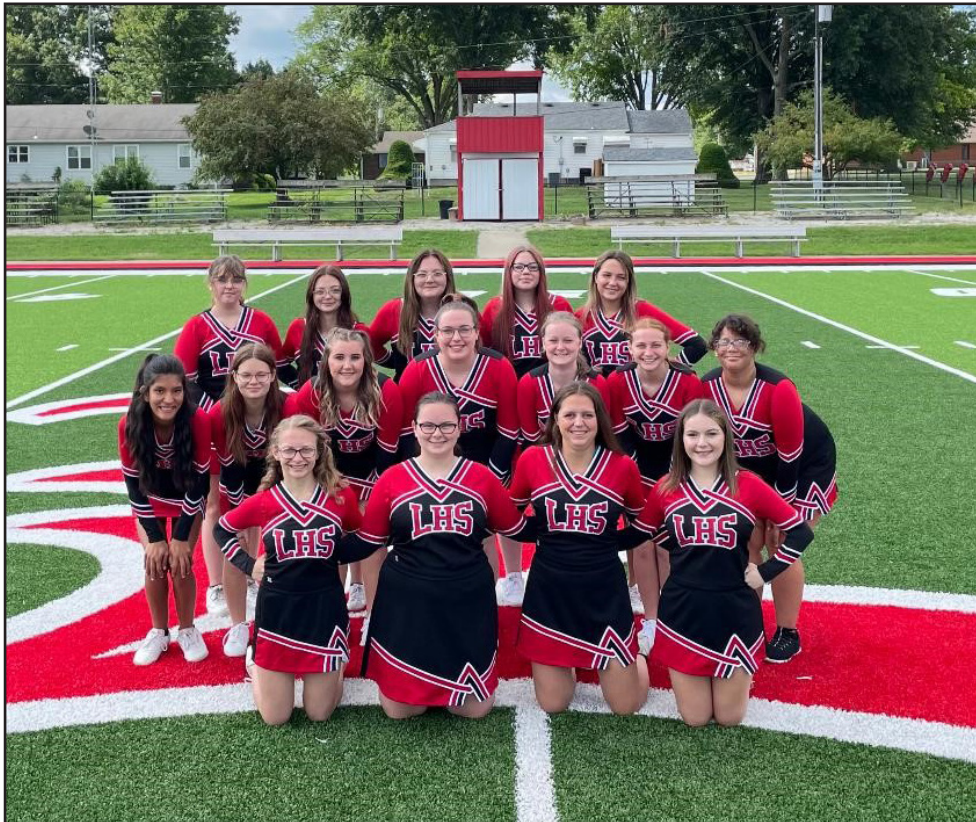

VOLLEYBALL

New Vibe For Young Lincoln Volleyball Team

Head Coach Gabbie Mallard, in her third year 12-34-4, commented "Some of our players have swapped positions and honed in on it. Our new faces have also put in the work to make an impact on the court as well.

Team strength(s): Everyone brings something different to the court. That adversity helps our team dynamic.

Team challenge(s): We are still a young team, (no returning starting seniors) with a lot to learn. But the

girls are putting in the time to get better.

My hitters are Braylin Paxton, Cadence Harvey, Camryn Smallwood, Sydney Spry, and Alyssa Mellen. You'll also see Alyssa as a setter, along with Rebekah Helland and Kaylee. Most of these girls also take up space as back row players. You'll have to come to a game to see the full scheme put together.

We're looking forward to our first games. It's going to

indicate the way the season will go for us. We're excited to see what the girls bring to the table, and the first couple games will show that.

Overall season outlook: We're eager to see what happens this season. The girls have been working hard. They are bringing a new vibe to the gym that we haven't had before. "

Michelle Paxton is their capable assistant coach.

Asked how her daughter Braylin could be a junior already, she replied, " We blinked."

Time flies. We wish them our best

CHEER

This summer, the Lincoln varsity cheerleaders participated in a UCA cheer camp where they worked on stunts and pyramids, learned a dance routine, and were taught new cheers and sidelines to add to their existing material. We have a strong team of 16, and look forward to what this new football season brings!

Front row (left to right): Shelby Jones, Emma Meyer, Hailey Bohon, Ava Armenta

Middle left to right: Emma Delacruz, Amber Jones, Abigail Worthley, Kaitlynn Brown, Natalie Siebert, Hannah Rose, Taylor Roark

Back row: Lyssa Gottschalk, Emmagail Biggerstaff, Ella Biggerstaff, Maddisyn Woods, Brilee Hyde

TOLLIVER'S SALES & SERVICE

(Lincoln's Tire Store)

FOR ALL YOUR AUTOMOTIVE NEEDS

BRAKES • OIL CHANGES • INSPECTIONS • TIRES

FOR ALL YOUR AUTOMOTIVE NEEDS

FOR FAST TOWING SERVICES
CALL 660-287-4849

498 N. Hwy 65, Lincoln, MO

Office: (660) 547-2277