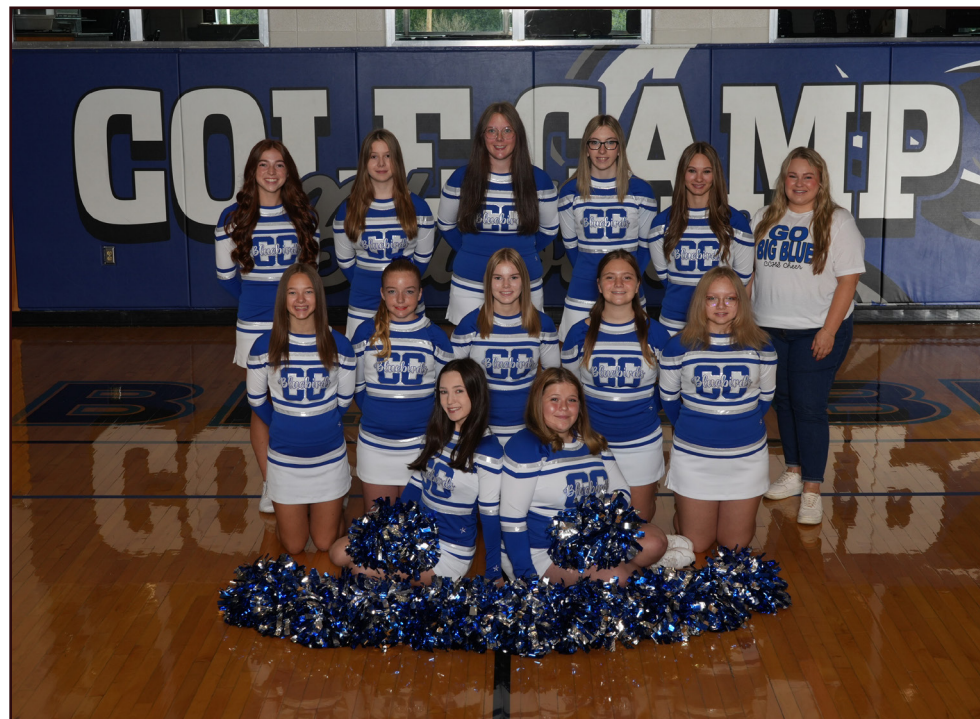

COLE CAMP CHEER

Front: Shakota Wade & Aiva Cruse Middle: Madi Brandt, Brooklyn Schardan, Summer Hagen, Ava Clark, & Anna Waynick. Back: Lilly Brown, DaVeigha Holt, Madison Cooper, Alyssa Smasal, Alexis Casdorff, & Coach Dylana Fox

**TRUMAN LAKE
DENTAL**

QUALITY FAMILY DENTISTRY

Accepting
New
Patients

Compassionate Care
Convenient Scheduling
Comprehensive Services

Monday - Friday

8:00 AM to 5:00 PM

Truman Hills Building

1631 Commercial St., Warsaw, MO

www.trumanlakedental.com

660-438-5139