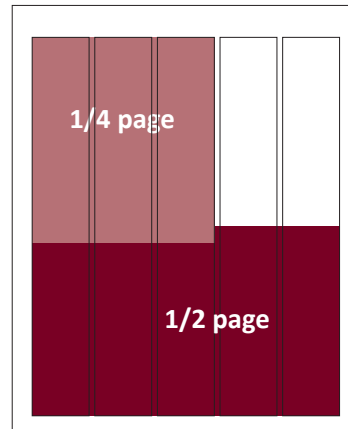

### Inserts

- \$30 per 1,000 for full run, up to 1.0 oz. (additional charges may apply for multiple page inserts)
- Maximum finished insert size is 5.5” x 8.5”
- Inserts should arrive at our printer one week prior to publication date. (Please contact us for shipping information.)

### Sample Sizes

Some of the most common sizes shown below; custom sizes are available, contact us for a quote.

|     | B/W   | FC    |
|-----|-------|-------|
| 1x2 | \$20  | \$24  |
| 2x2 | \$40  | \$48  |
| 2x3 | \$60  | \$72  |
| 2x4 | \$80  | \$96  |
| 2x5 | \$100 | \$120 |
| 3x3 | \$90  | \$108 |
| 3x4 | \$120 | \$144 |

|           | B/W   | FC    |
|-----------|-------|-------|
| 1/4 page  | \$195 | \$234 |
| 1/2 page  | \$300 | \$360 |
| full page | \$600 | \$720 |