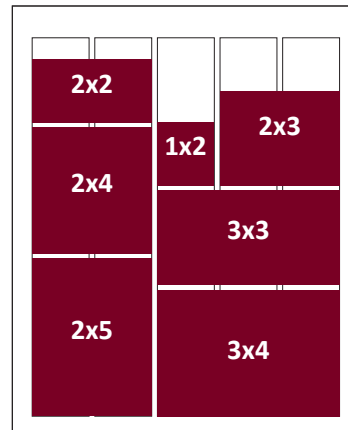

### Mechanical Specifications

1 column — 1.799”                      4 columns — 7.763”  
 2 columns — 3.787”                    5 columns — 9.75”  
 3 columns — 5.775”

Vertical — Up to 12” deep

- Electronic-ready ads accepted in PDF format with fonts embedded; graphic images should be at least 300 dpi

### Inserts

- \$30 per 1,000 for full run, up to 1.0 oz. (additional charges may apply for multiple page inserts)
- Maximum finished insert size is 5.5” x 8.5”
- Inserts should arrive at our printer one week prior to publication date. (Please contact us for shipping information.)

### Sample Sizes

Some of the most common sizes shown below; custom sizes are available, contact us for a quote.

|     | B/W   | FC    |
|-----|-------|-------|
| 1x2 | \$20  | \$24  |
| 2x2 | \$40  | \$48  |
| 2x3 | \$60  | \$72  |
| 2x4 | \$80  | \$96  |
| 2x5 | \$100 | \$120 |
| 3x3 | \$90  | \$108 |
| 3x4 | \$120 | \$144 |