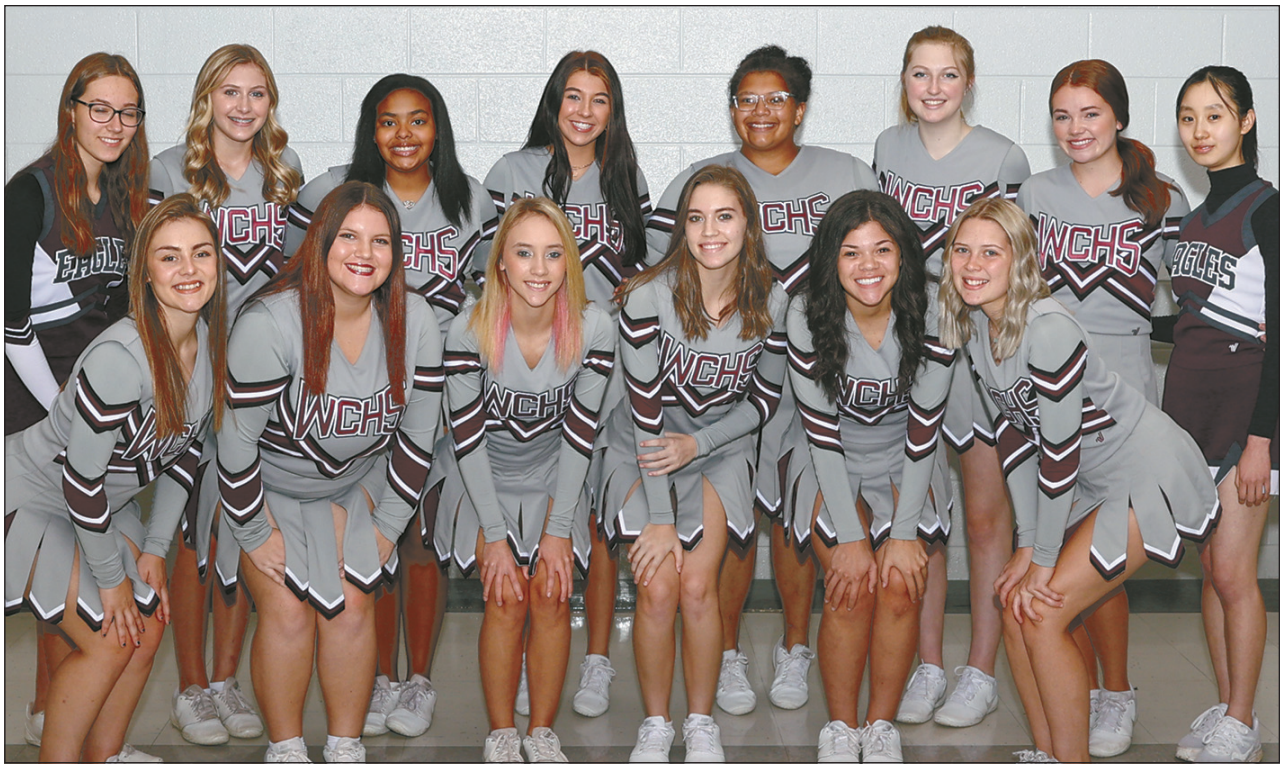

**GOOD LUCK TO ALL AREA
TEAMS THIS SEASON.**

WAR EAGLE CHEERLEADERS

West Carroll High School Cheer — Front Row: Octavia Jones, Autumn Houston, Alexa Kerby, Kaylee Butler, Sydney Bosley and Brooklyn Polinski. Back Row: Lara Zylka, Mayce Mitchell, Jamiayah Estes, Abby Callins, Kennedy Hillsman, Dori Johnson, Natalie Moore and Haruna Takahashi. Not Pictured: Jayden Rader and Claire Bradley.