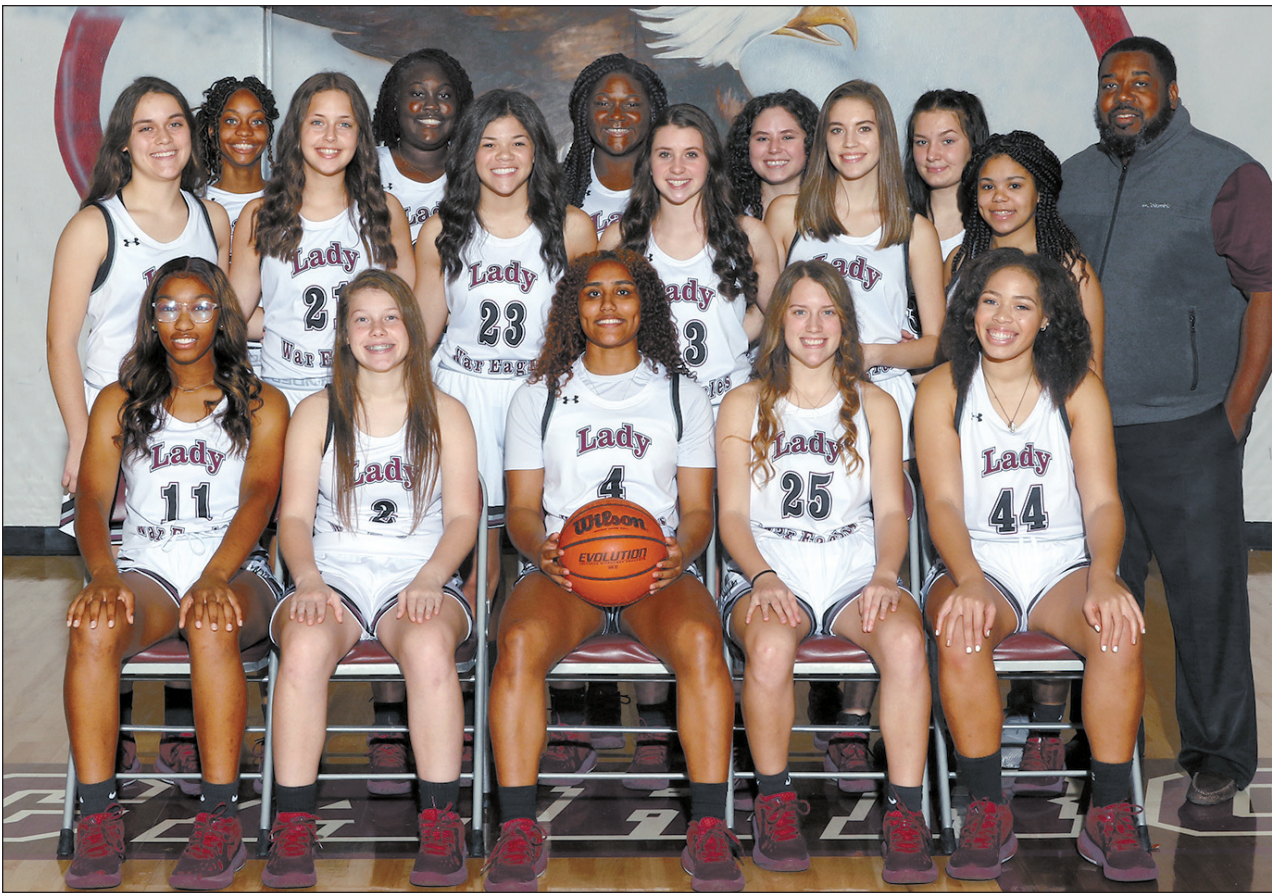

LADY WAR EAGLES

**GOOD LUCK TO
THE WEST CARROLL
WAR EAGLES!**

TOWN OF TREZEVANT

**BEST OF LUCK TO ALL
CARROLL COUNTY TEAMS!**

**103 West Paris Street,
Huntingdon, TN 38344
731.986.8284**

TVA

**MAKE THE RIGHT CALL,
CALL 811 BEFORE YOU DIG.**

**WEST TENNESSEE
PUBLIC UTILITY DISTRICT**

**GOOD LUCK TO ALL AREA
TEAMS THIS SEASON.**