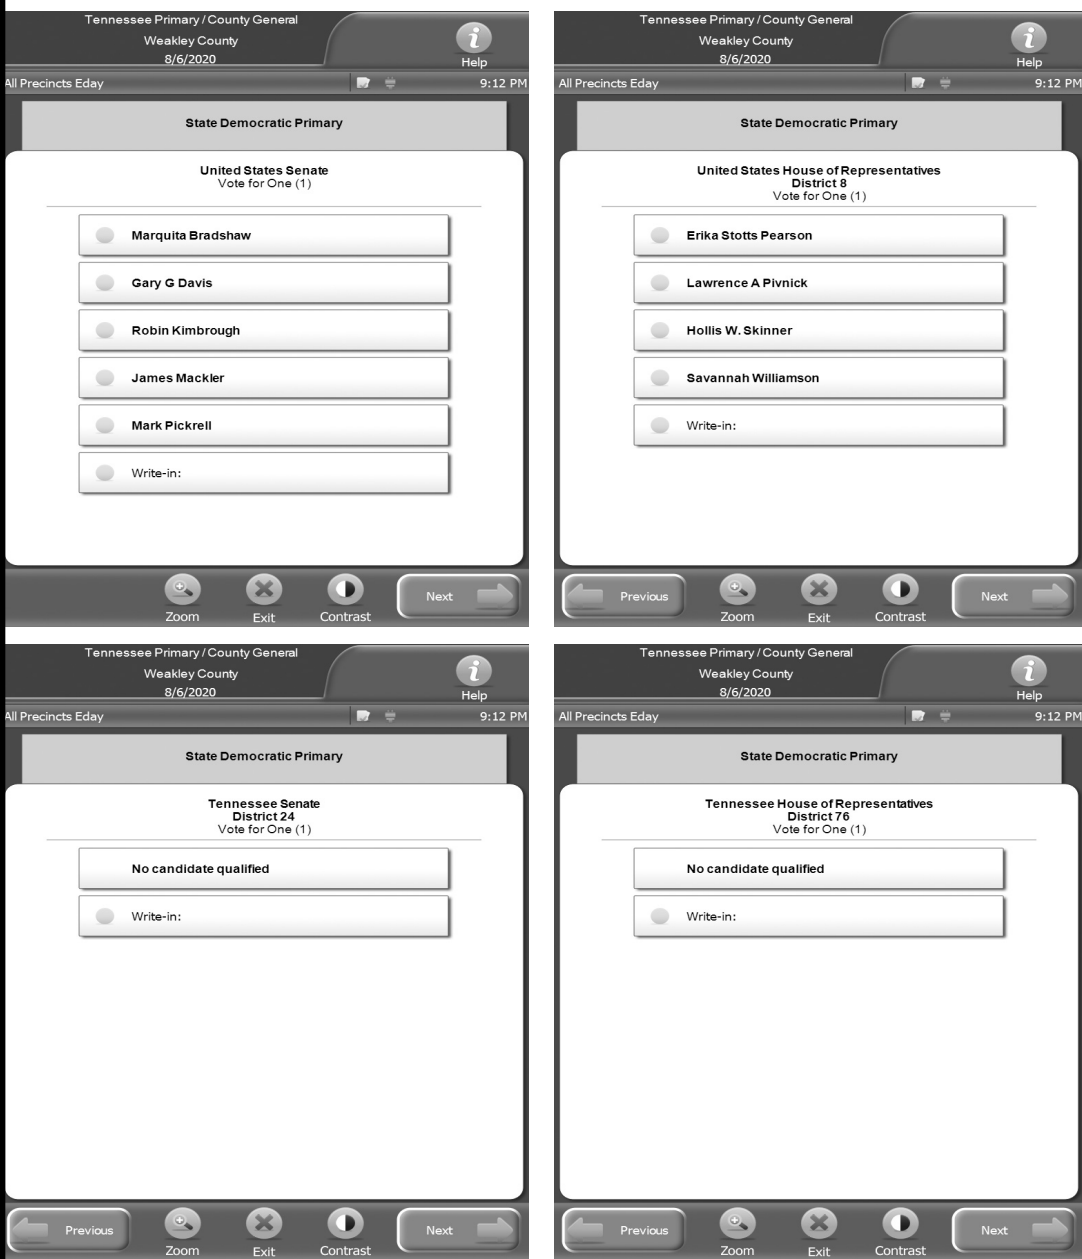

ELECTION DAY POLL LOCATIONS

PRECINCTS AND ADDRESSES

- | | | | |
|----|--|----|---|
| 1A | PALMERSVILLE FIRE STATION
6303 PALMERSVILLE HWY 89
PALMERSVILLE TN 38241 | 5A | MARTIN CHURCH OF CHRIST
233 OXFORD ST
MARTIN TN 38237 |
| 1B | LATHAM FIRE STATION
5337 HWY 118
DRESDEN TN 38225 | 6A | TRINITY PRESBYTERIAN CHURCH
145 HANNINGS LN
MARTIN TN 38237 |
| 2A | GLEASON COMMUNITY BUILDING
506 N CEDAR ST
GLEASON TN 38229 | 7A | THE SHEPHERD'S FIELD CHURCH
500 FOWLER RD
MARTIN TN 38237 |
| 3A | GREENFIELD FIRST BAPTIST CHURCH
3127 N MERIDIAN ST
GREENFIELD TN 38230 | 8A | MARTIN FIRST UNITED METHODIST
225 MAIN ST
MARTIN TN 38237 |
| 4A | SHARON FIRST BAPTIST CHURCH
5516 HWY 45
SHARON TN 38255 | 9A | DRESDEN FIRST UNITED METHODIST
105 S CHURCH ST
DRESDEN TN 38225 |

Sample Ballot State Democratic Primary

Sample Ballot State Republican Primary

Sample Ballot Weakley County General Election